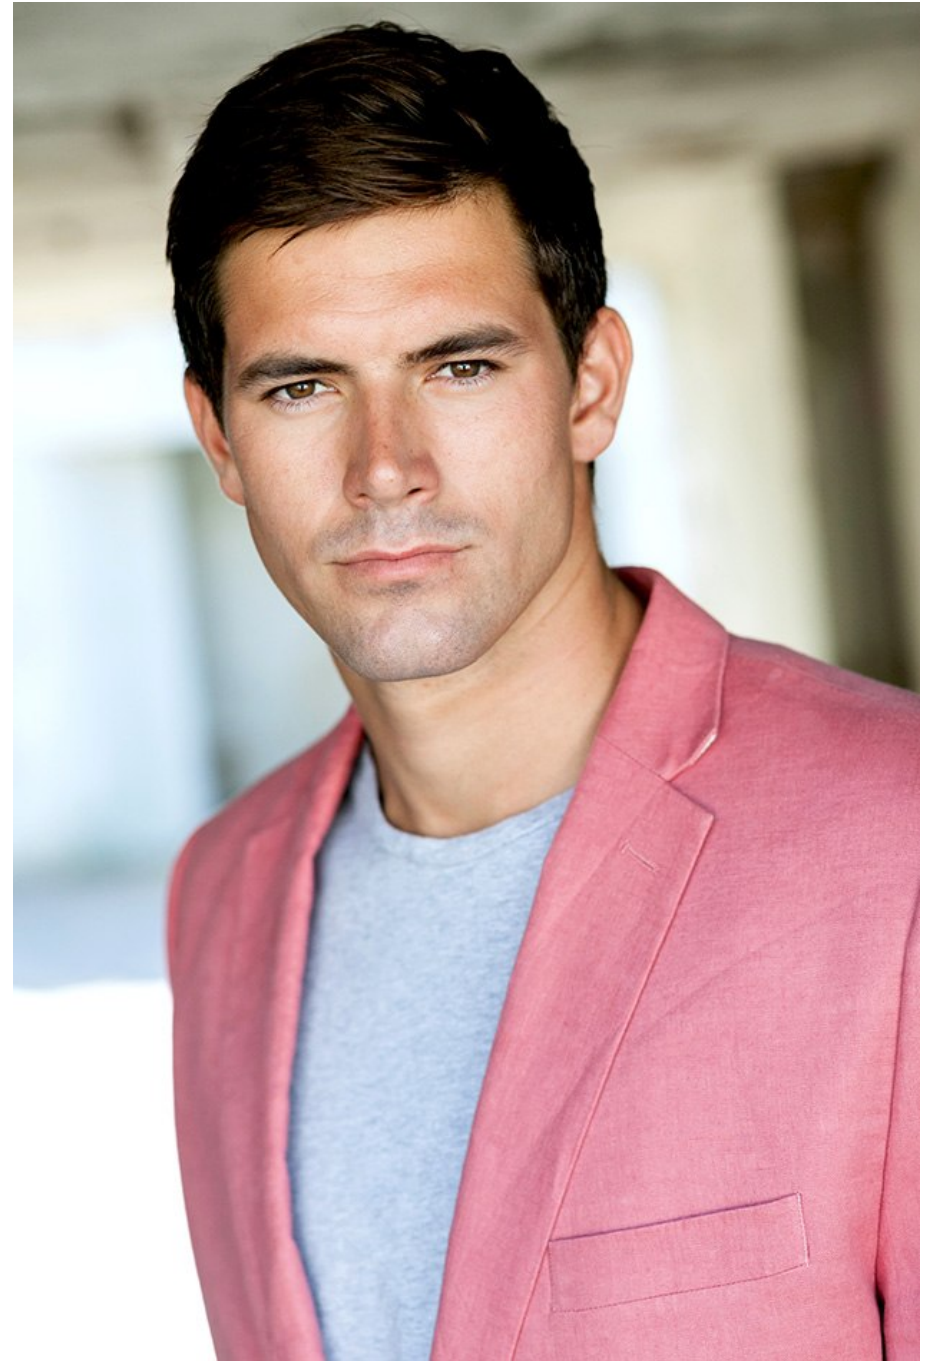

BYRON FARRELL

Height: 6'2" Waist: 34" Inseam: 34" Shirt: 16" Suit: 44L Shoe: 11 Hair: Brown
Eyes: Hazel

BYRON FARRELL

CASTIMAGES
MODEL & TALENT AGENCY
2530 J STREET, SUITE 203
SACRAMENTO, CA 95816
(916) 444-9720 CASTIMAGES.COM