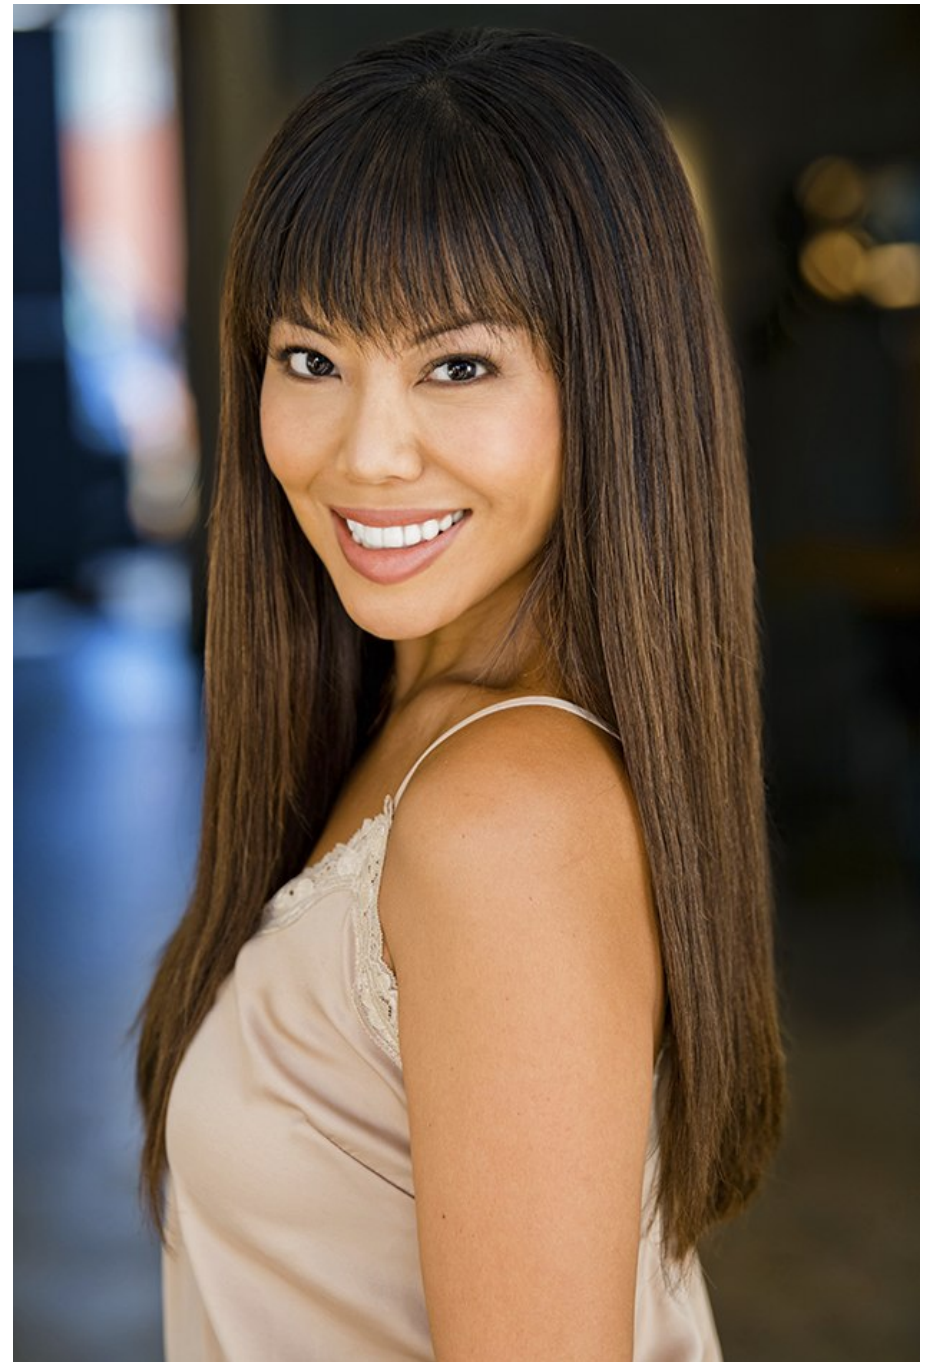

**GINA HIRAIZUMI**  
SAG-AFTRA core

Height: 5'3" Bust: 34 B Waist: 26" Hips: 36" Dress: 2 Shoe: 7.5 Hair: Brown  
Eyes: Brown

**GINA HIRAIZUMI**

**CASTIMAGES**  
MODEL & TALENT AGENCY  
2530 J STREET, SUITE 203  
SACRAMENTO CA 95816  
(916) 444-9720  [CASTIMAGES.COM](https://www.castimages.com)