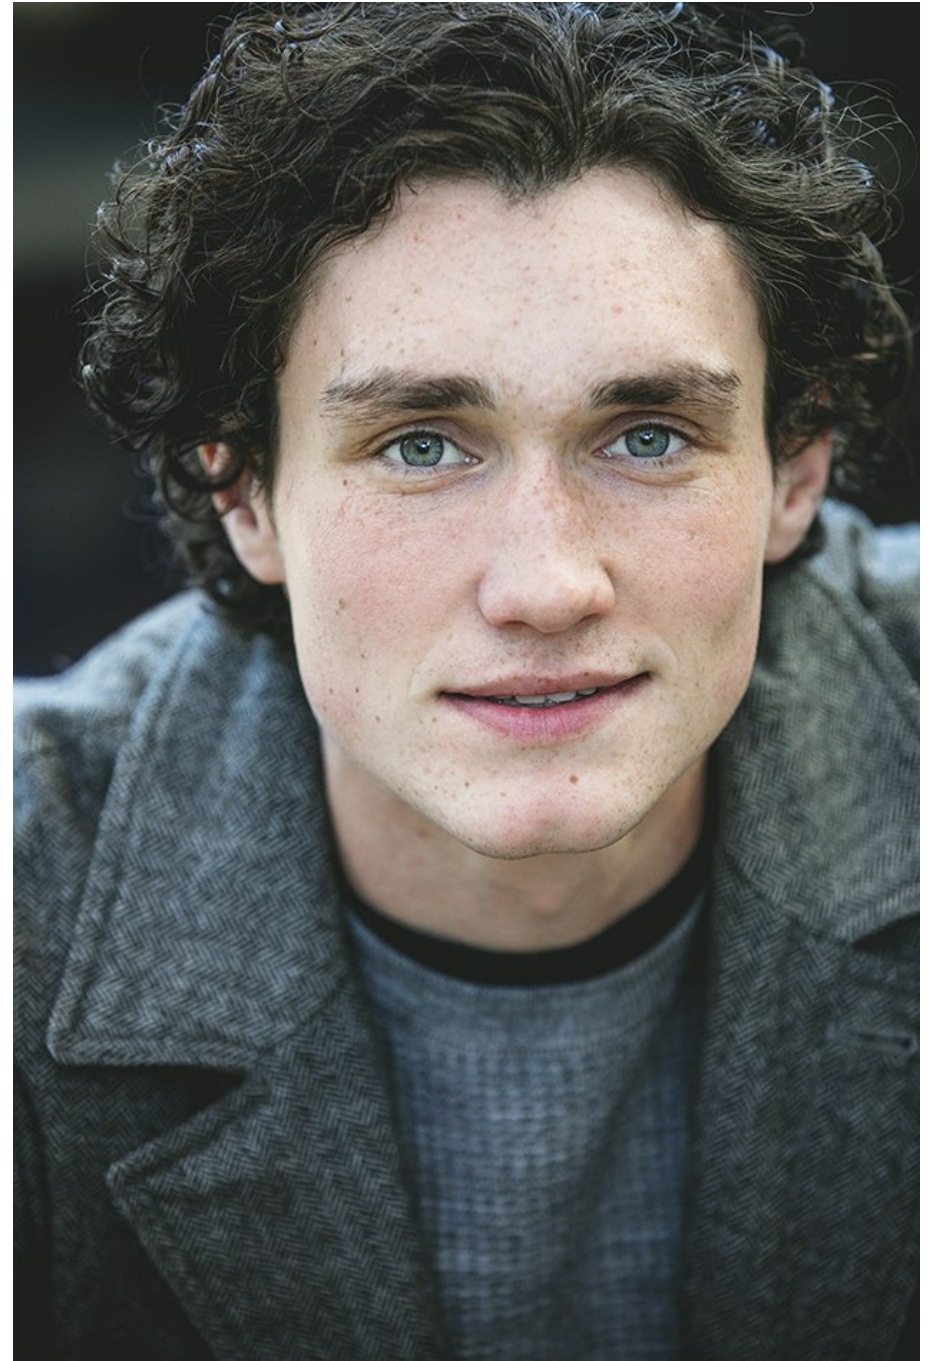

AIDEN DAVIS

Height: 5'10" Waist: 31" Inseam: 30" Shirt: 15"/32" Shoe: 10.5 Hair: Brown Eyes: Blue

AIDEN DAVIS

CASTIMAGES
MODEL & TALENT AGENCY
1010 K STREET STE 200 SACRAMENTO, CA 95811 • CASTIMAGES.COM