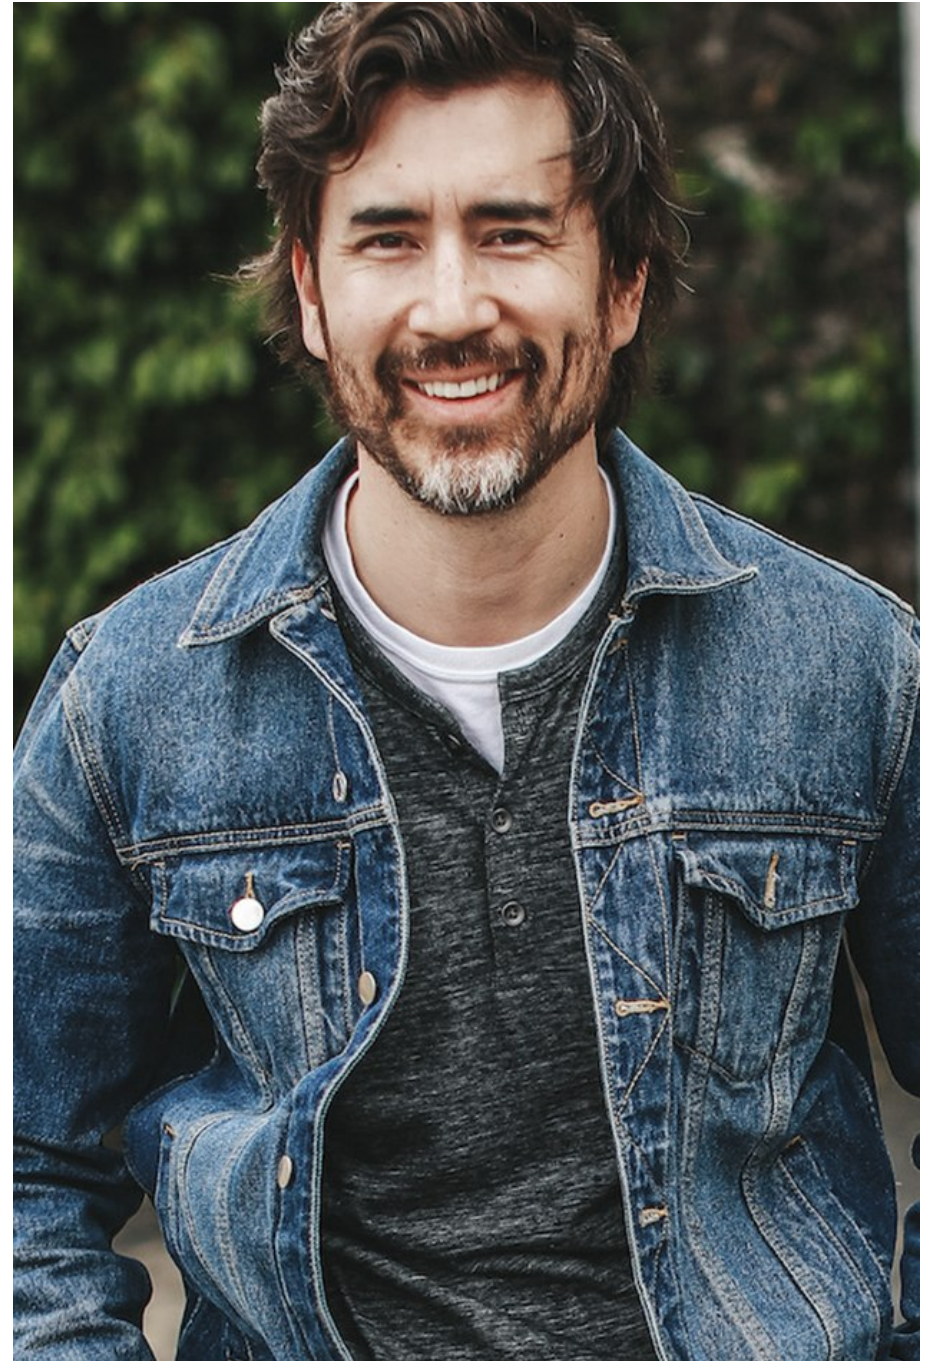

ANDREW ROACH
SAG-AFTRA

Height: 5'11" Waist: 31" Inseam: 31" Shirt: 15.5"/34" Suit: 40R Shoe: 11 Hair: Brown
Eyes: Brown

ANDREW ROACH

CASTIMAGES
MODEL & TALENT AGENCY
1010 W STREET STE 200 SACRAMENTO, CA 95811 • CASTIMAGES.COM